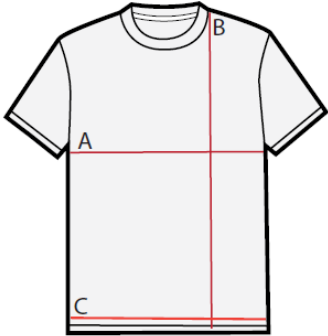

SIZE GUIDE

Hoodie Unisex

Specification	XS	S	M	L	XL	XXL
A. ½ Chest (cm)	52	55	58	61	64	67
B. Length (cm)	67	68	69	70	71	73
C. ½ Bottom width	41	44	48	50	53	55

Zip Hoodie Unisex

Specification	XS	S	M	L	XL	XXL
A. ½ Chest (cm)	49	52	55	58	61	64
B. Length (cm)	67	69	70	73	75	77
C. ½ Bottom width	45	48	51	54	57	60

(All measurements in centimeters)

SIZE GUIDE

T-Shirt Men

Specification	XS	S	M	L	XL	XXL
A. ½ Chest (cm)	50	52	54	57	60	63
B. Length (cm)	69	71	73	75	77	79
C. ½ Bottom width						

T-Shirt Women

Specification	XS	S	M	L	XL	XXL
A. ½ Chest (cm)	44	46	48	50	52	54
B. Length (cm)	62	64	66	68	70	72
C. ½ Bottom width	44	46	48	50	52	54

(All measurements in centimeters)