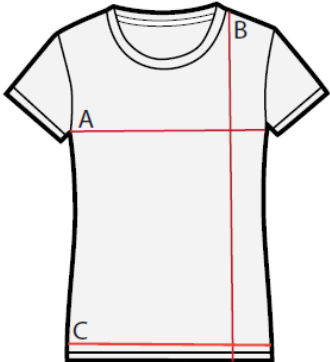

SIZE GUIDE

Hoodie Unisex

Specification	XS	S	M	L	XL	XXL
A. ½ Chest (cm)	52	55	58	61	64	67
B. Length (cm)	67	68	69	70	71	73
C. ½ Bottom width	41	44	48	50	53	55

Zip Hoodie Unisex

Specification	XS	S	M	L	XL	XXL
A. ½ Chest (cm)	49	52	55	58	61	64
B. Length (cm)	67	69	70	73	75	77
C. ½ Bottom width	45	48	51	54	57	60

(All measurements in centimeters)

SIZE GUIDE

T-Shirt Men

Specification	XS	S	M	L	XL	XXL
A. ½ Chest (cm)	50	52	54	57	60	63
B. Length (cm)	69	71	73	75	77	79
C. ½ Bottom width						

T-Shirt Women

Specification	XS	S	M	L	XL	XXL
A. ½ Chest (cm)	44	46	48	50	52	54
B. Length (cm)	62	64	66	68	70	72
C. ½ Bottom width	44	46	48	50	52	54

(All measurements in centimeters)